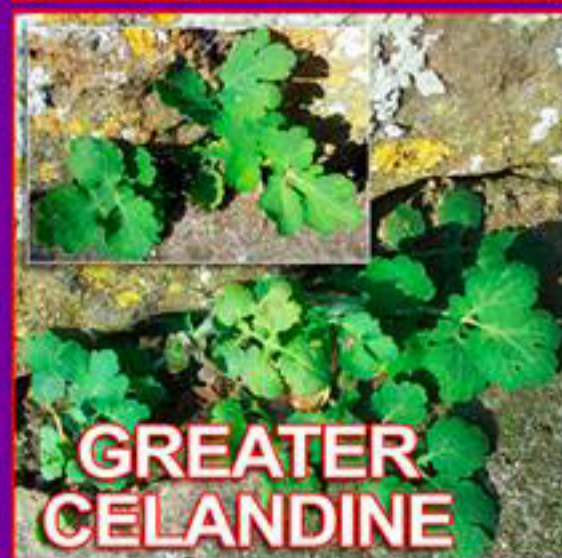

DAFFODIL

DAISY

RAGWORT

GREATER CELANDINE