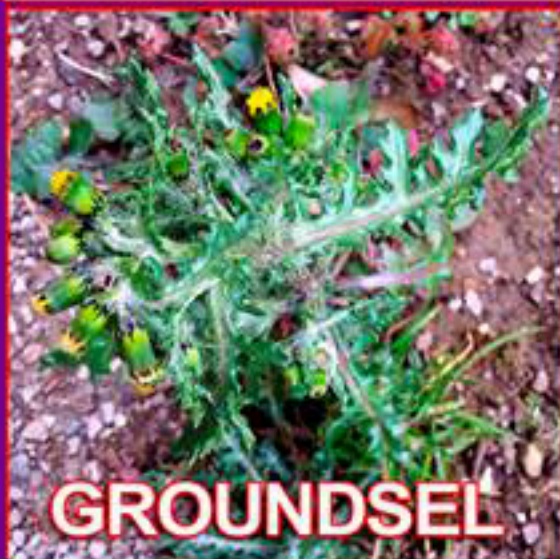

TOXIC PLANTS SHEET 3

GROUNDSEL

YARROW

YELLOW FUMITORY

GRAPE HYACINTH

CROCUS

HYACINTH

BLUEBELL LEAVES